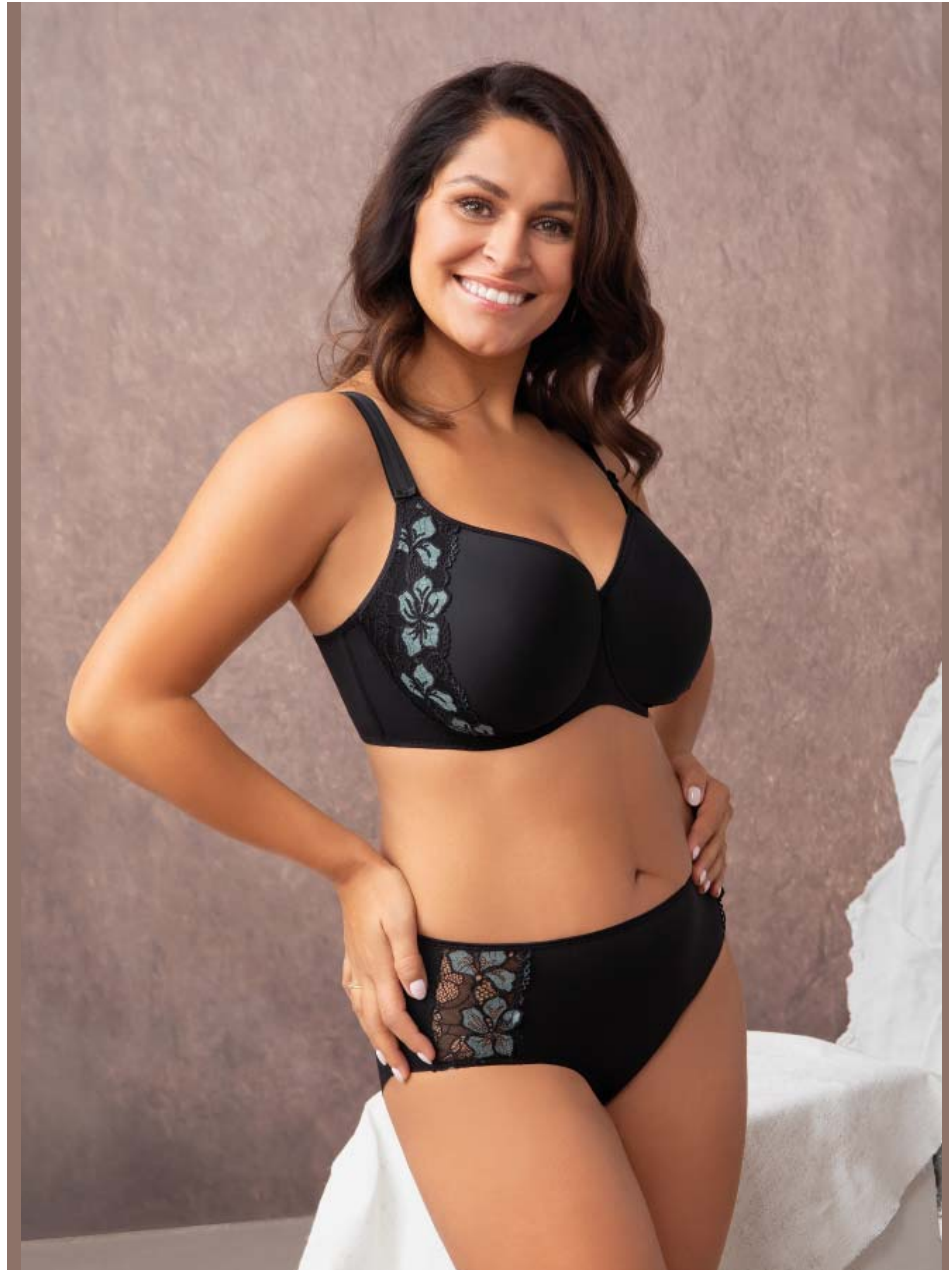

GIULIA 736

LIMITED
COLLECTION

ultra
light bra
made of 3D
SPACER foam
breathable
100% comfort

27736
03736