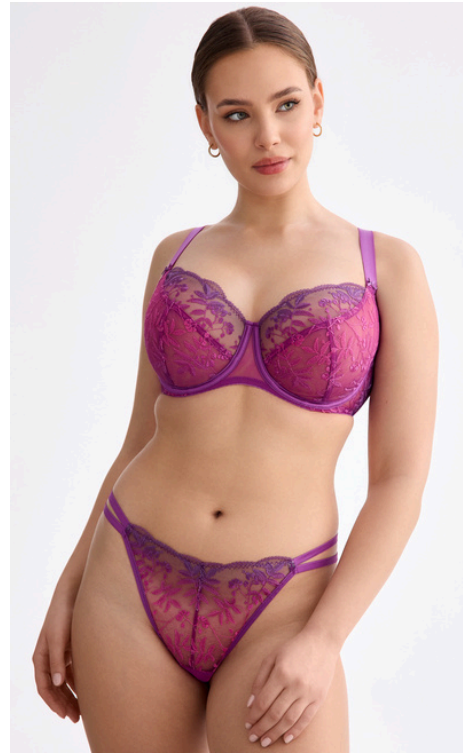

B150 SEMI-SOFT

65	70	75	80	85	90	95
E-K	D-K	C-J	B-I	B-H	B-G	B-F

C125 HIGH-WAISTED

S	M	L	XL	XXL	XXXL
---	---	---	----	-----	------

B214 PUSH UP

65	70	75	80	85
C-H	B-G	B-F	B-E	B-D

C511 TANGA

S	M	L	XL	XXL
---	---	---	----	-----

B136 SOFT BALCONETTE

65	70	75	80	85
D-I	C-H	B-G	B-F	B-E

C322 BRAZILIAN BRIEFS

S	M	L	XL	XXL
---	---	---	----	-----

B171 FULL CUP LARGE BREASTS

65	70	75	80	85	90	95
H-L	G-L	F-L	E-K	D-J	D-I	D-H

C322 BRAZILIAN BRIEFS