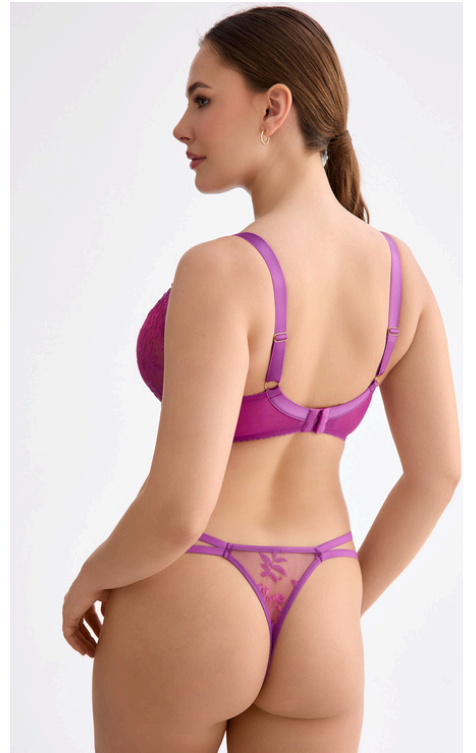

B150 SEMI-SOFT

65	70	75	80	85	90	95
E-K	D-K	C-J	B-I	B-H	B-G	B-F

C125 HIGH-WAISTED

S	M	L	XL	XXL	XXXL
---	---	---	----	-----	------

B214 PUSH UP

65	70	75	80	85
C-H	B-G	B-F	B-E	B-D

C511 TANGA

S	M	L	XL	XXL
---	---	---	----	-----

B136 SOFT BALCONETTE

65	70	75	80	85
D-I	C-H	B-G	B-F	B-E

C322 BRAZILIAN BRIEFS

S	M	L	XL	XXL
---	---	---	----	-----

B171 FULL CUP LARGE BREASTS

65	70	75	80	85	90	95
H-L	G-L	F-L	E-K	D-J	D-I	D-H

C322 BRAZILIAN BRIEFS