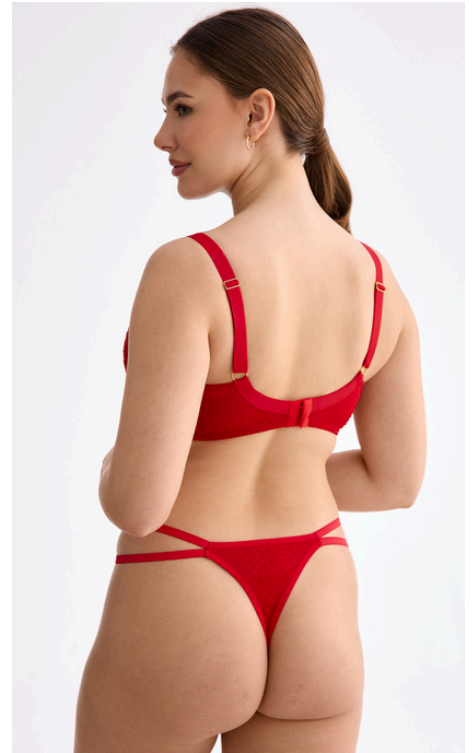

B161 FULL CUP

65	70	75	80	85	90	95
E-K	D-J	C-I	B-H	B-G	B-F	C-E

C322 BRAZILIAN BRIEFS

S	M	L	XL	XXL

B136 SOFT BALCONETTE

65	70	75	80	85
D-I	C-H	B-G	B-F	B-E

C322 BRAZILIAN BRIEFS

S	M	L	XL	XXL

B162 SOFT PLUNGE

65	70	75	80	85	90
E-J	D-J	C-I	B-H	B-G	C-F

C603 GARTER BELT

S	M	L	XL

C215 THONG

S	M	L	XL	XXL